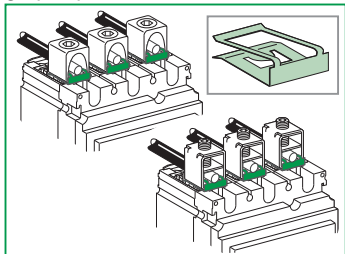

**Compact NSX100-250
FPower NSX / GV7
INS / INV**

Clips for connectors
Agrafes pour bornes
grapas para borne

Schneider
Electric

GHD16306AA-03

Schneider Electric Industries SAS

35, rue Joseph Monier

CS 30323

F - 92506 Rueil Malmaison Cedex

www.schneider-electric.com

© 2010 Schneider Electric.
All rights reserved.

GHD16306AA-03

IMPORTANT NOTE

- This device must be installed by a qualified electrician.
- We cannot accept any responsibility for failure to follow the instructions provided in this document.