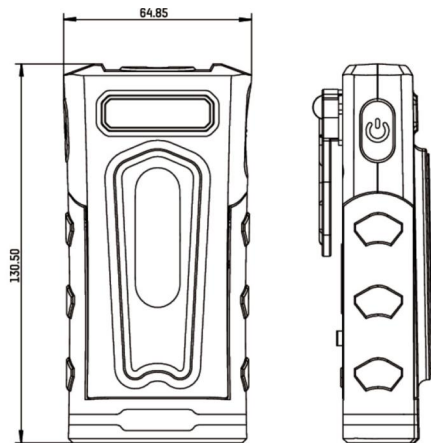

article#	<b>720500</b>
article description	<b>PCE handlamp H500/1.800mAh USB-C</b>
description long	LED handlight H500 small, compact, extremely bright, magnet on the bottom of the light, 180° swivel, suspension hook, belt clip, infinitely dimmable, powerbank function, mains failure electronics (emergency light function)  Luminous flux: 180/500 Lumen Battery: Li-Po 3,7V / 1800mAh Lighting time (max.): 26h Protection class/grade: IP54/IK07 incl. charging cable USB A to USB-C
GTIN (EAN)	9003399559358
country of origin	CN
customs number	85131000
net weight	0.243 kg
packaging quantity	1
minimum order quantity	1

ETIM 9.0	EC000987
Model	Bar-shaped lamp
Battery type	Built-in battery
Number of batteries	1
Lamp type	LED not exchangeable
Luminous flux adjustable	Continuously variable
Luminous flux	50 – 500 lm
Colour housing	Black
Material	Plastic
Length	131 mm
Weight total	237 g
Degree of protection (IP)	IP54