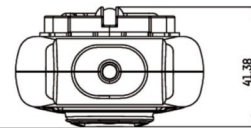

article#	<b>720500</b>
article description	<b>PCE handlamp H500/1.800mAh USB-C</b>
description long	LED handlight H500 small, compact, extremely bright, magnet on the bottom of the light, 180° swivel, suspension hook, belt clip, infinitely dimmable, powerbank function, mains failure electronics (emergency light function)  Luminous flux: 180/500 Lumen Battery: Li-Po 3,7V / 1800mAh Lighting time (max.): 26h Protection class/grade: IP54/IK07 incl. charging cable USB A to USB-C
GTIN (EAN)	9003399559358
country of origin	CN
customs number	85131000
net weight	0.243 kg
packaging quantity	1
minimum order quantity	1

ETIM 9.0	EC000987
Model	Bar-shaped lamp
Battery type	Built-in battery
Number of batteries	1
Lamp type	LED not exchangeable
Luminous flux adjustable	Continuously variable
Luminous flux	50 – 500 lm
Colour housing	Black
Material	Plastic
Length	131 mm
Weight total	237 g
Degree of protection (IP)	IP54