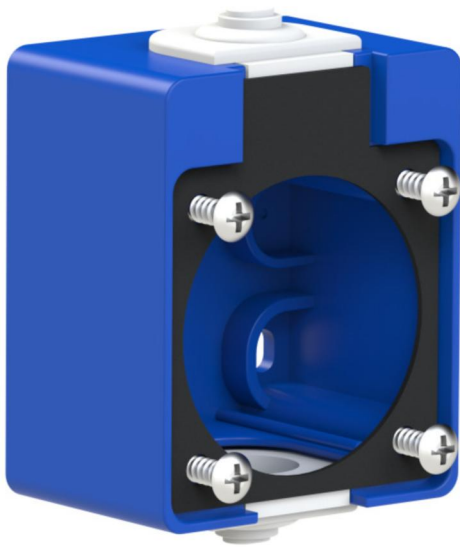

article#	106-0
article description	AP-Casing blue
description long	Aufputzgehäuse f. Anbaudose 50x50mm (blau)
GTIN (EAN)	9003399015472
country of origin	AT
customs number	85389099
net weight	0.048 kg
packaging quantity	24
minimum order quantity	24

ETIM 9.0	EC002461
Type of accessory/spare part	Other

<https://www.pcelectric.at/shop/en/?func=detail&artnr=106-0>