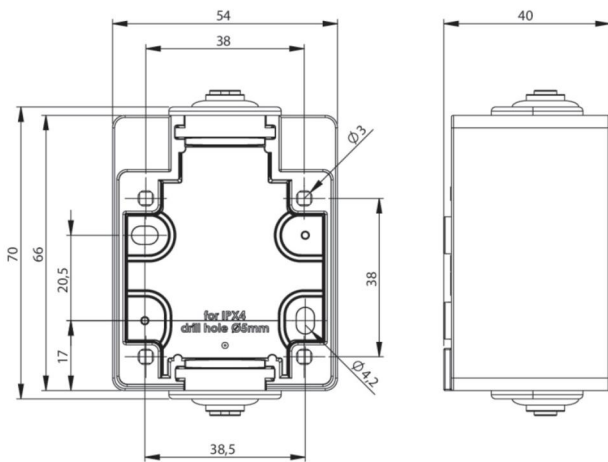

article#	106-0
article description	AP-Casing blue
description long	Aufputzgehäuse f. Anbaudose 50x50mm (blau)
GTIN (EAN)	9003399015472
country of origin	AT
customs number	85389099
net weight	0.048 kg
packaging quantity	24
minimum order quantity	24

ETIM 9.0	EC002461
Type of accessory/spare part	Other

<https://www.pcelectric.at/shop/en/?func=detail&artnr=106-0>