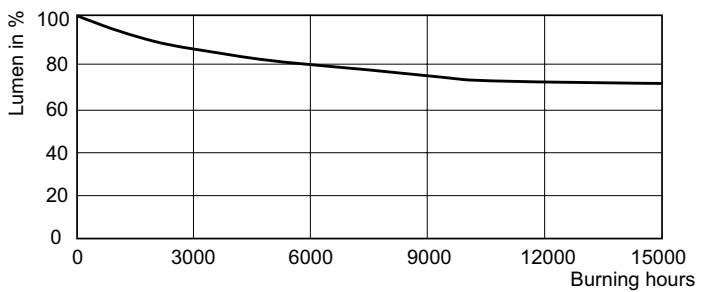

Lifetime

Life Expectancy Diagram - MASTER SDW-T 100W/825 PG12-1 1SL/12