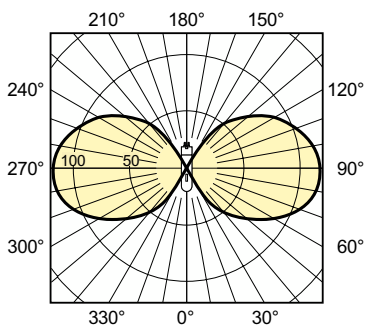

Photometric data

Light Distribution Diagram - MASTER SDW-T 100W/825 PG12-1 1SL/12