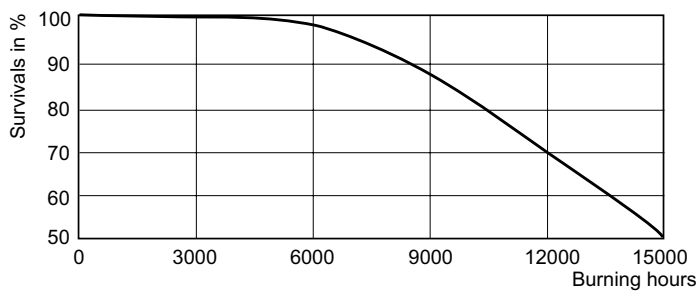

Lifetime

Life Expectancy Diagram - MASTER SDW-T 100W/825 PG12-1 1SL/12