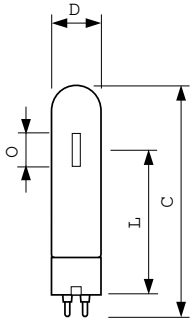

### Product data

General information	
Cap base	PG12-1 [PG12-1]
Operating position	UNIVERSAL [Any or Universal (U)]
	Sphere
Brand	Philips
Light technical	
Colour Code	825 [CCT of 2500K]
Luminous Flux	5,100 lm
Colour designation	Golden White
Chromaticity coordinate X (nom.)	0.478
Chromaticity coordinate Y (nom.)	0.415
Correlated Colour Temperature	2500 K
Luminous Efficacy (rated) (Nom)	52.58 lm/W
Colour rendering index (CRI)	83
Operating and electrical	
Power Consumption	97.0 W
Voltage (nom.)	97 V

Voltage (nom.)	97 V
Mechanical and housing	
Lamp Finish	Clear
Bulb material	Hard Glass
Bulb shape	T31 [T 31 mm]
Approval and application	
Mercury (Hg) content (max.)	11.4 mg
Mercury (Hg) content (nom.)	11.4 mg
Energy consumption kWh/1,000 hours	97 kWh
	473,397
Product data	
Full EOC	871150073404415
Order product name	MASTER SDW-T 100W/825 PG12-1 1SL/12
Order code	73404415
Local order code	100SDWT
SAP numerator – quantity per pack	1

## Dimensional drawing

Product	D (max)	O	L	C (max)
MASTER SDW-T 100W/825 PG12-1 1SL/12	32 mm	18.3 mm	91 mm	149 mm