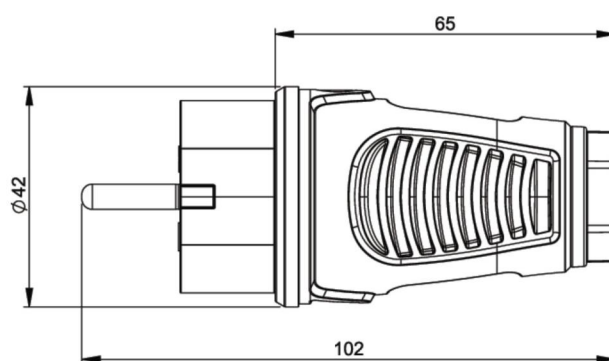

PCE data sheet

article#	0511-ss
article description	Taurus2 rubber plug nat IP54 (black)
description long	Safety plug series Taurus2 - rubber color (housing/ring): black/black material (housing/contact carrier): TPE/PA6 earthing system: Austrian/German 16A / 250V AC / 3p (2P+E), protection rating: IP54
GTIN (EAN)	9003399475658
country of origin	AT
customs number	85366990
packaging quantity	30
minimum order quantity	200

ETIM 7.0	EC000242
Model	Protective contact (SCHUKO)
Material	Rubber
Material quality	Thermoplastic
For heavy conditions (in accordance with VDE)	True
Degree of protection (IP)	IP54
Angle of plug	Straight
Connection system	Schraubklemme
Colour	Black
Number of poles	3
Nominal voltage	250 V
Nominal current	16 A

K (cable Ø)	6-13 mm
wire flexible	0,75-2,5 mm ²
contact screws	80 Ncm
strain relief	110 Ncm
dismantling length	30 mm
stripping length	7 mm

www.manufacturer-safety.info