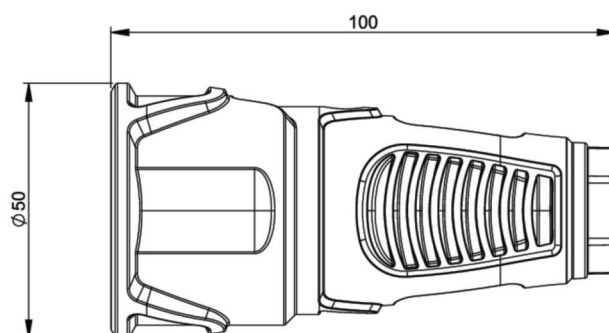

PCE data sheet

article#	2510-ss
article description	Taurus2 rubber safety connector nat IP20 (black)
description long	Safety connector series Taurus2 - rubber color (housing/ring): black/black material (housing/contact carrier): TPE/PA6 earthing system: Austrian/German 16A / 250V AC / 3p (2P+E), protection rating: IP20
GTIN (EAN)	9003399469060
country of origin	AT
customs number	85366990
packaging quantity	20
minimum order quantity	200

ETIM 7.0	EC001327
Model	Protective contact (SCHUKO)
Material	Rubber
Material quality	Thermoplastic
For heavy conditions (in accordance with VDE)	True
Degree of protection (IP)	IP20
Angle of plug	Straight
Connection system	Screwed terminal
Colour	Black
Number of poles	3
Nominal voltage	250 V
Nominal current	16 A

K (cable Ø)	6-13 mm
wire flexible	1-2,5 mm ²
contact screws	80 Ncm
strain relief	110 Ncm
dismantling length	30 mm
stripping length	7 mm

www.manufacturer-safety.info