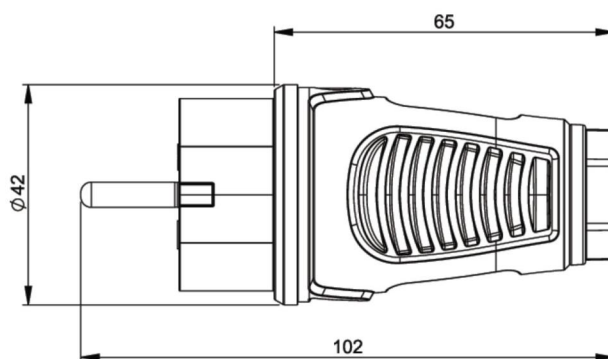

PCE data sheet

article#	0522-ss
article description	Taurus2 solid rubber plug 2SL IP54 (black)
description long	Safety plug series Taurus2 - solid rubber color (housing/ring): black/black material (housing/contact carrier): TPE/TPE earthing system: dual earthing system 16A / 250V AC / 3p (2P+E), protection rating: IP54
GTIN (EAN)	9003399468971
country of origin	AT
customs number	85366990
packaging quantity	30
minimum order quantity	200

ETIM 7.0	EC000242
Model	Protective contact (SCHUKO)
Material	Full rubber
Material quality	Thermoplastic
For heavy conditions (in accordance with VDE)	True
Degree of protection (IP)	IP54
Angle of plug	Straight
Connection system	Screwed terminal
Colour	Black
Number of poles	3
Nominal voltage	250 V
Nominal current	16 A
Protective earth pin round	True

K (cable Ø)	6-13 mm
wire flexible	0,75-2,5 mm ²
contact screws	80 Ncm
strain relief	110 Ncm
dismantling length	30 mm
stripping length	7 mm

www.manufacturer-safety.info