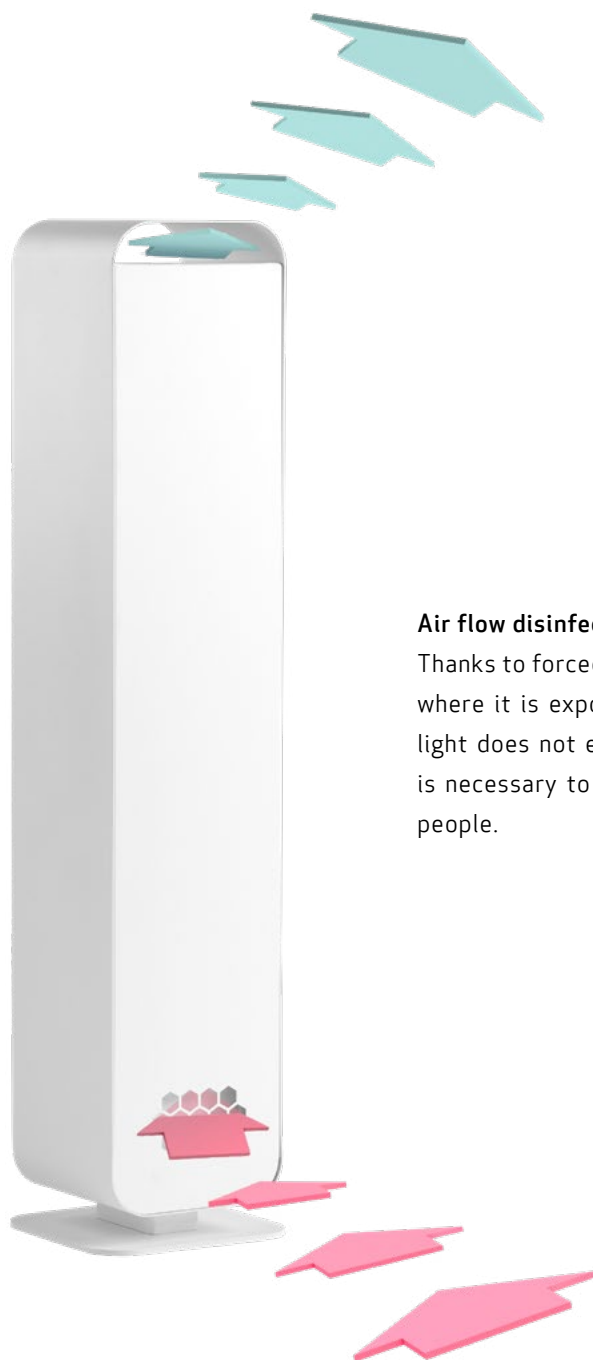

UV-C STERILON FLOW 72W MONO

UV-C Sterilon FLOW 72 W MONO luminaire emitting ultraviolet (UV-C) light are one of the most effective device capable of removing viruses, bacteria, fungi from the environment or destroying the DNA or RNA of any exposed microorganisms.

- Air flow disinfection function
- Type of light: UV-C ultraviolet
- Colour: white
- Air flow: 110 m³/h
- The maximum volume (cubature) of the disinfected room during air flow disinfection is about 50 m³
- UV-C wave length: 253.7 nm
- Dust filter
- Compartment for a HEPA filter
- Light source lifespan: 9000 h
- Supply voltage: 220-240 V
- Class of protection against electric shock: I
- Ingress protection class: IP20
- Power cord: 3 m
- ON/OFF switch
- Additional accessories (not included): wheels, HEPA filter, occupancy sensor switch, timer activating the luminaire for a specified time with an additional safety sensor, operating time counter

Air flow disinfection function

Thanks to forced circulation, the air passes through the interior of the lamp, where it is exposed and disinfected, and then pushed out. Shielded UV-C light does not escape from the lamp, so it can be used in rooms where it is necessary to safely and effectively disinfect the air in the presence of people.