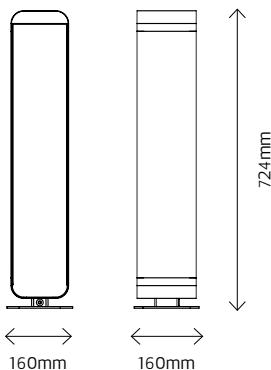

- Air flow disinfection function
- Type of light: UV-C ultraviolet
- Colour: white
- Air flow: 110 m³/h
- The maximum volume (cubature) of the disinfected room during air flow disinfection is about 50 m³
- UV-C wave length: 253.7 nm
- Dust filter
- Compartment for a HEPA filter
- Light source lifespan: 9000 h
- Supply voltage: 220-240 V
- Class of protection against electric shock: I
- Ingress protection class: IP20
- Power cord: 3 m
- ON/OFF switch
- Additional accessories (not included): wheels, HEPA filter, occupancy sensor switch, timer activating the luminaire for a specified time with an additional safety sensor, operating time counter

Available models:

Luminaire version	Luminaire power [W]:	Service life of UV-C lamps [h]	Plug	Cable length	Protection class	Supply voltage	Weight [kg]	Index
Single-function	72	9000	UNI-SCHUKO	3 m	I	220-240 V	6,6	246449