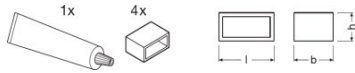

### PRODUCT BENEFITS

- Easy installation of connector, no manual wiring required
- Tool-free installation

**TECHNICAL DATA**

Dimensions & weight

<b>Product weight</b>	3.00 g
<b>Length</b>	10.0 mm
<b>Width</b>	6.5 mm
<b>Height</b>	12.0 mm