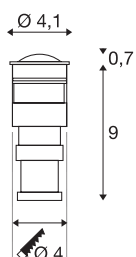

POWER TRAIL-LITE 42

outdoor inground fitting, LED, 3000K, IP67, round, stainless steel 316

The POWER TRAIL-LITE 42 is a recessed floor and wall light with a high-output PowerLED and is IP67 rated, which means it is suitable for use outdoors. Alternative models in different light colours and with round or square covers are available. For easy installation, a mounting box is included in the scope of delivery. The electrical connection uses the supply cable on a separately available 350 mA LED driver. This light contains integrated LED light bulbs.

TECHNICAL DATA

Item no.:	228332
Secondary power / secondary voltage	350mA
Diameter	4.1 cm
Depth	6.5 cm
Installation diameter	4 cm
Installation depth	9 cm
Net weight	0.295 kg
Gross weight	0.367 kg
IP Code	IP 67
Safety class	III
Impact resistance class	IK08
Assembly	Recessed
Assembly details	Ground,Wall
Wattage	1 W
Lumen	45 lm
Colour temperature	3000 Kelvin
Beam angle	60 °
Color	stainless steel
CRI	90
LXXBXX data	L70B50
Service life	30000 h
Minimum ambient temperature	-20 °C