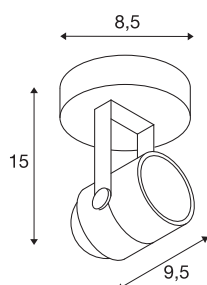

SPOT 79

wall and ceiling light, QPAR51, round, white, max. 230V, max. 50W

The puristic high-voltage spotlight SPOT 79 is made from aluminium and designed for halogen lamps with GU10 socket. Available in black, white and silver-grey colour version, SPOT 79 is supplied ready for direct connection to 230V mains supply.

TECHNICAL DATA

Item no.:	132021
Socket	GU10
Lamp	QPAR51
Number of sockets	1
Lamps included	No
Primary nominal voltage	220-240V ~50/60Hz mA/V
Tilt range	180 °
Horizontal rotation range	350 °
Length	9.5 cm
Height	14 cm
Diameter	8.5 cm
Net weight	0.294 kg
Gross weight	0.344 kg
IP Code	IP 20
Safety class	I
Assembly	Surface
Assembly details	Ceiling, Wall
Wattage	50 W
Color	white
BIG WHITE Page	308