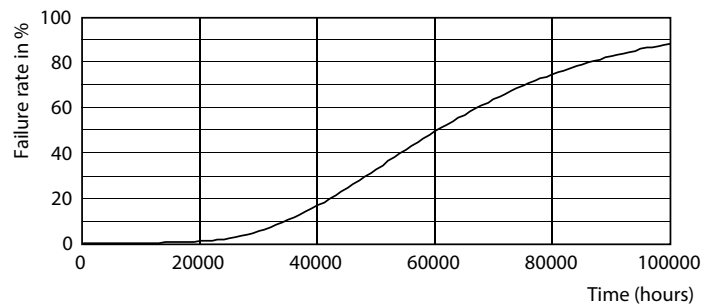

LEDtube MAS 15,5W G13 2300lm 830

MASTER Value LEDtube T8

Photometric data

LEDtube MAS 15,5W G13 2300lm 830

Lifetime

FailureRate

LifetimeVsTc

Lumen Maintenance Diagram