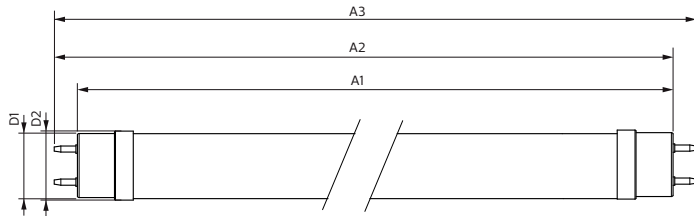

Product data

General information	
Cap-Base	G13 [Medium Bi-Pin Fluorescent]
EU RoHS compliant	Yes
Nominal Lifetime (Nom)	60000 h
Switching Cycle	200000X
Flux measurement reference	Sphere
Light technical	
Color Code	830 [CCT of 3000K]
Beam Angle (Nom)	190 °
Luminous Flux (Nom)	2300 lm
Color Designation	White (WH)
Correlated Color Temperature (Nom)	3000 K
Luminous Efficacy (rated) (Nom)	148.00 lm/W
Color Consistency	<6
Color Rendering Index (Nom)	80
LLMF At End Of Nominal Lifetime (Nom)	70 %

MASTER Value LEDtube T8

Controls and dimming	
Dimmable	No
Mechanical and housing	
Bulb Finish	Frosted
Bulb Material	Glass
Product Length	1200 mm
Bulb Shape	Tube, double-ended
Approval and application	
Energy Efficiency Class	D
Energy Saving Product	Yes
Approval Marks	RoHS compliance TUV CE marking KEMA Keur certificate
Energy Consumption kWh/1000 h	16 kWh

Dimensional drawing

Product	D1	D2	A1	A2	A3
MASTER LEDtube VLE 1200mm UO 15.5W 830 T8	25.8 mm	28 mm	1198.2 mm	1205.3 mm	1212.4 mm

MASTER LEDtube VLE 1200mm UO 15.5W 830 T8

Photometric data

LEDtube MAS 15,5W G13 2300lm