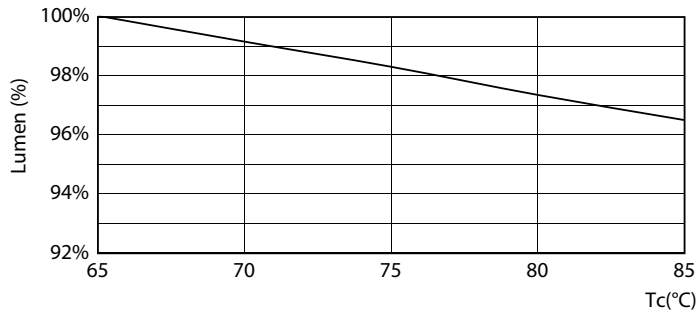

MASTER Value LEDtube T8

Lifetime

LumenVsTc