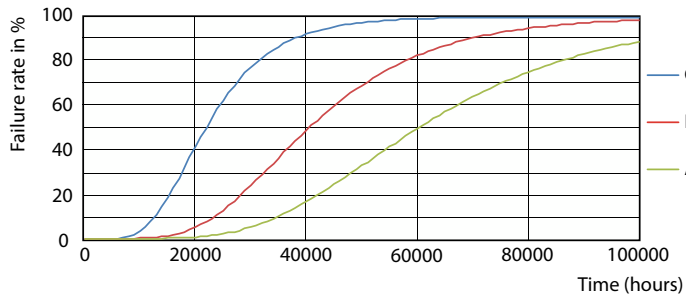

MASTER Value LEDtube T8

Photometric data

Lifetime

Lumen Maintenance Diagram