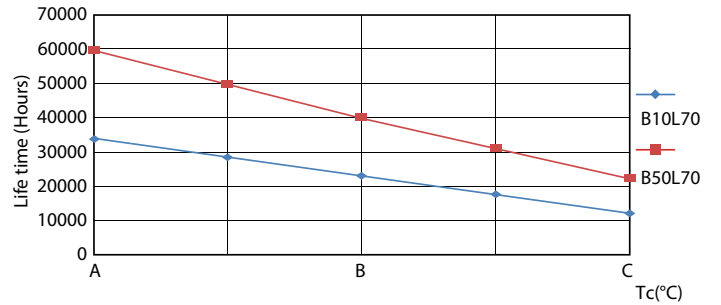

LifetimeVsTc