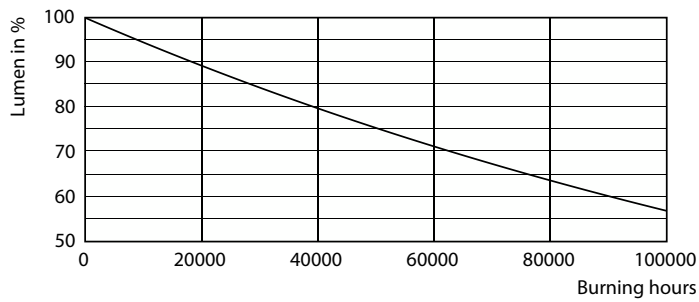

FailureRate

Lumen Maintenance Diagram