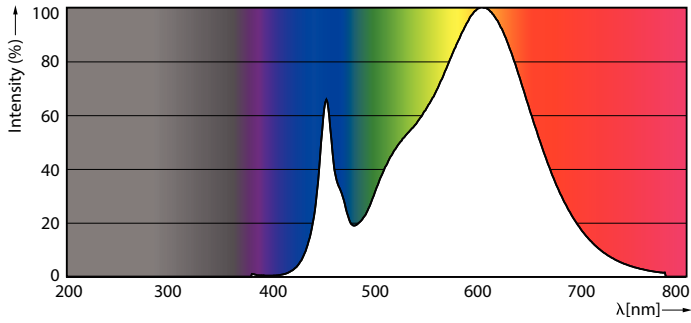

MASTER Value LEDtube T8

Photometric data

LEDtube MAS 15,5W G13 2300lm 830