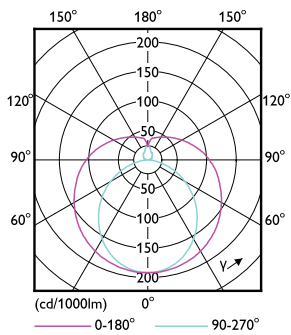

Product data

General information	
Cap-Base	G13 [Medium Bi-Pin Fluorescent]
EU RoHS compliant	Yes
Nominal Lifetime (Nom)	60000 h
Switching Cycle	200000X
Flux measurement reference	Sphere
Light technical	
Color Code	830 [CCT of 3000K]
Beam Angle (Nom)	190 °
Luminous Flux (Nom)	2300 lm
Color Designation	White (WH)
Correlated Color Temperature (Nom)	3000 K
Luminous Efficacy (rated) (Nom)	148.00 lm/W
Color Consistency	<6
Color Rendering Index (Nom)	80
LLMF At End Of Nominal Lifetime (Nom)	70 %

MASTER Value LEDtube T8

Controls and dimming	
Dimmable	No
Mechanical and housing	
Bulb Finish	Frosted
Bulb Material	Glass
Product Length	1200 mm
Bulb Shape	Tube, double-ended
Approval and application	
Energy Efficiency Class	D
Energy Saving Product	Yes
Approval Marks	RoHS compliance TUV CE marking KEMA Keur certificate
Energy Consumption kWh/1000 h	16 kWh

Dimensional drawing

Product	D1	D2	A1	A2	A3
MASTER LEDtube VLE 1200mm UO 15.5W 830 T8	25.8 mm	28 mm	1198.2 mm	1205.3 mm	1212.4 mm

MASTER LEDtube VLE 1200mm UO 15.5W 830 T8

Photometric data

LEDtube MAS 15,5W G13 2300lm