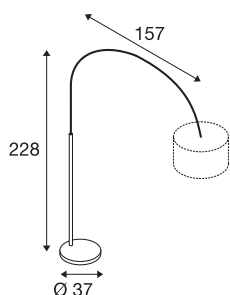

FENDA BOW BASIS E27

Indoor floor stand black

With the FENDA BOW BASIS, the iconic bow floor stand becomes a new edition with a fresh design. Thanks to the chrome-coloured bow arm anchored in a solid base plate, the luminaire bridges the one meter distance from the base to the shade. The base allows it to be combined with various shades from the FENDA series. To ensure the best illumination, the bow arm can itself be rotated by 180°. Fitted with an E27 socket, the FENDA BOW BASIS is suitable for the use of LED and energy-saving lamps. The electrical connection is made directly to the 230V mains power supply thanks to the European flat plug. There is also a foot switch in the connection lead.

TECHNICAL DATA

Item no.:	1003029
Socket	E27
Number of sockets	1
Primary nominal voltage	220-240V ~50/60Hz mA/V
Horizontal rotation range	180 °
Length	157 cm
Width	37 cm
Height	228 cm
Net weight	21.198 kg
Gross weight	23.923 kg
IP Code	IP 20
Safety class	II
Impact resistance class	IK03
Impact resistance	0,35 Joule
Assembly	Mobile
Wattage	25 W
Color	black
BIG WHITE Page	106