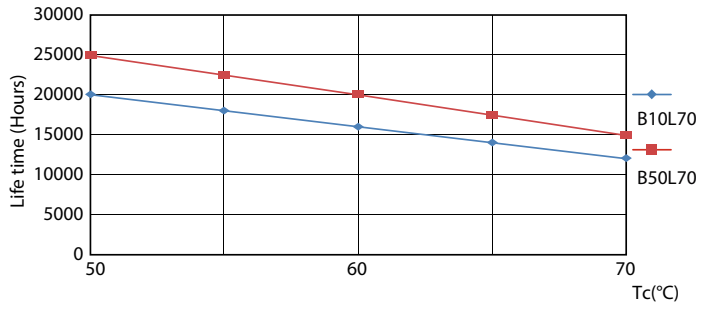

Ecofit Ledtubes T8

Lifetime

LEDtube ECO SLR 16W 20K LifetimeVsTc-LED