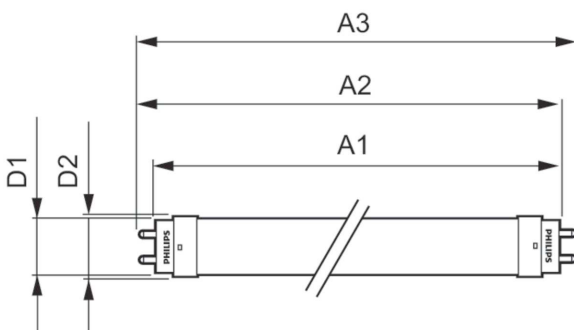

Controls and dimming	
Dimmable	No

Mechanical and housing	
Bulb Finish	Frosted
Bulb Material	Glass
Product Length	1200 mm
Bulb Shape	Tube, single-ended

Ecofit Ledtubes T8

Approval and application

Energy Efficiency Class	F
Energy Saving Product	Yes
Approval Marks	RoHS compliance CE marking KEMA Keur certificate
Energy Consumption kWh/1000 h	16 kWh
EPREL Registration Number	726134

Product data

Full product code	871951440371000
-------------------	-----------------

Order product name	Ecofit LEDtube 1200mm 16W 840 T8
EAN/UPC - Product	8719514403710
Order code	929003130502
Numerator - Quantity Per Pack	1
Numerator - Packs per outer box	20
Material Nr. (12NC)	929003130502
Net Weight (Piece)	0.215 kg

Dimensional drawing

Ecofit LEDtube 1200mm 16W 840 T8

Product	D1	D2	A1	A2	A3
Ecofit LEDtube 1200mm 16W 840 T8	25.7 mm	28 mm	1198 mm	1205 mm	1212 mm

Photometric data

LEDtube ECO SLR 8W G13 800lm-LDD

LEDtube ECO SLR 16W G13 1600lm 840-GUL