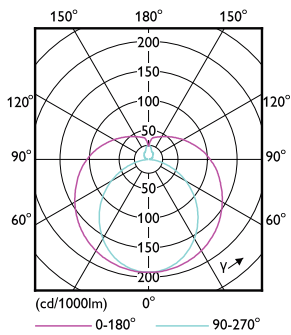

Product data

General information	
Cap-Base	G13 [Medium Bi-Pin Fluorescent]
EU RoHS compliant	Yes
Nominal Lifetime (Nom)	20000 h
Switching Cycle	50000X
Flux measurement reference	Sphere
Light technical	
Color Code	840 [CCT of 4000K]
Beam Angle (Nom)	240 °
Luminous Flux (Nom)	1600 lm
Color Designation	Cool White (CW)
Correlated Color Temperature (Nom)	4000 K
Luminous Efficacy (rated) (Nom)	100.00 lm/W
Color Consistency	<6
Color Rendering Index (Nom)	80
LLMF At End Of Nominal Lifetime (Nom)	70 %
Operating and electrical	
Input Frequency	50 to 60 Hz
Power (Nom)	16 W
Lamp Current (Nom)	134 mA

Dimensional drawing

Ecofit LEDtube 1200mm 16W 840 T8

Product	D1	D2	A1	A2	A3
Ecofit LEDtube 1200mm 16W 840 T8	25.7 mm	28 mm	1198 mm	1205 mm	1212 mm

Photometric data

LEDtube ECO SLR 8W G13 800lm-LDD

LEDtube ECO SLR 16W G13 1600lm 840-GUL