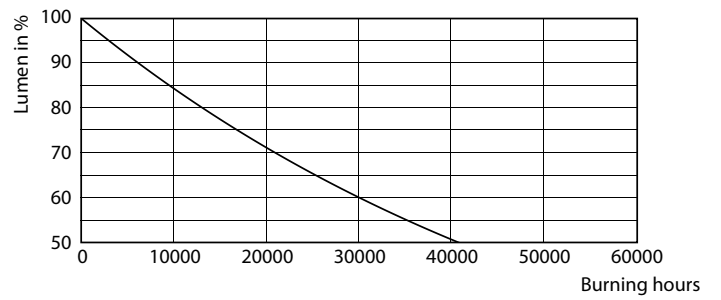

Product data

General information	
Cap-Base	G13 [Medium Bi-Pin Fluorescent]
EU RoHS compliant	Yes
Nominal Lifetime (Nom)	20000 h
Switching Cycle	50000X
Flux measurement reference	Sphere
Light technical	
Color Code	840 [CCT of 4000K]
Beam Angle (Nom)	240 °
Luminous Flux (Nom)	1600 lm
Color Designation	Cool White (CW)
Correlated Color Temperature (Nom)	4000 K
Luminous Efficacy (rated) (Nom)	100.00 lm/W
Color Consistency	<6
Color Rendering Index (Nom)	80
LLMF At End Of Nominal Lifetime (Nom)	70 %
Operating and electrical	
Input Frequency	50 to 60 Hz
Power (Nom)	16 W
Lamp Current (Nom)	134 mA

Ecofit Ledtubes T8

Photometric data

LEDtube ECO SLR 16W G13 1600lm 840-POC

Lifetime

LEDtube ECO SLR 16W 20K FailureRate-LED

LEDtube 20K-LED

LEDtube ECO SLR 8W 20K LumenVsTc-LMP

LEDtube 20K-LMP