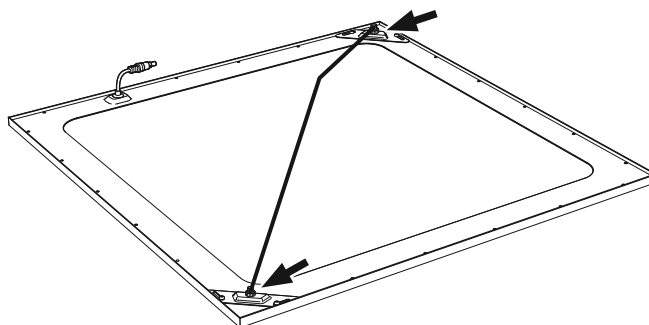

	A (mm)	B (mm)
RC W60L60	570	570
RC W62L62	590	590
RC W30L120	1100	270

! Solid wood if necessary

Safety cable:

RC125Z SC
910930031518
- recommended for plaster ceiling mounting.

1a

1b

Don't re-use the screw that fix the corner brackets.