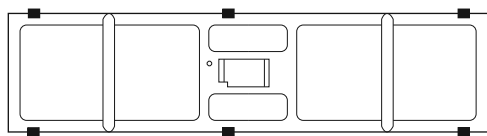

	A (mm)	B (mm)
RC W60L60	570	570
RC W62L62	590	590
RC W30L120	1100	270

! Solid wood if necessary

Safety cable:

RC125Z SC
910930031518
- recommended for plaster ceiling mounting.

1a

1b

Don't re-use the screw that fix the corner brackets.

2a

2b

Safety cable

3

Surface mounted

1a

	A	B	C	D
W60L60	612	612	332	576.5
W62L62	637	637	327	601.5
W30L120	1212	312	632.0	276.5

1b