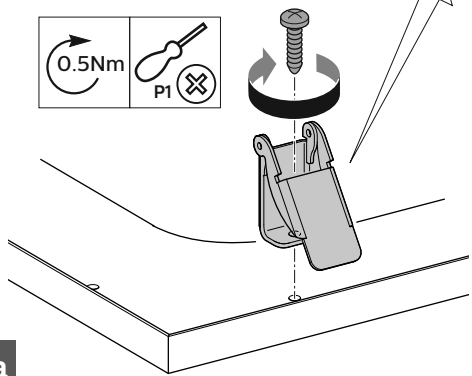

	A (mm)	B (mm)
RC W60L60	570	570
RC W62L62	590	590
RC W30L120	1100	270

! Solid wood if necessary

Safety cable:

RC125Z SC
910930031518
- recommended for plaster ceiling mounting.

1a

1b

Don't re-use the screw that fix the corner brackets.

2a

2b

Safety cable

3

Surface mounted

1a

	A	B	C	D
W60L60	612	612	332	576.5
W62L62	637	637	327	601.5
W30L120	1212	312	632.0	276.5

1b