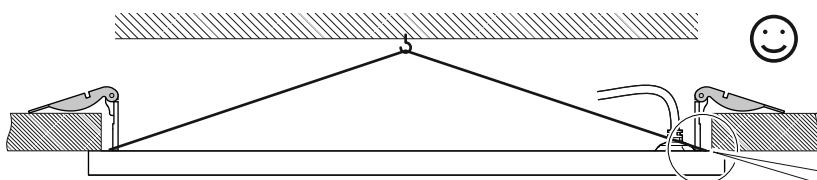

	A (mm)	B (mm)
RC W60L60	570	570
RC W62L62	590	590
RC W30L120	1100	270

! Solid wood if necessary

Safety cable:

RC125Z SC
910930031518
- recommended for plaster ceiling mounting.

1a

1b

Don't re-use the screw that fix the corner brackets.

2a

2b

Safety cable

3

Surface mounted

1a

	A	B	C	D
W60L60	612	612	332	576.5
W62L62	637	637	327	601.5
W30L120	1212	312	632.0	276.5

1b