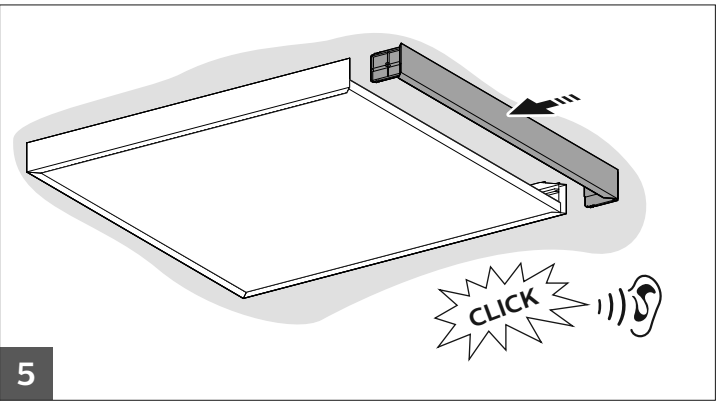

	A (mm)	B (mm)
RC W60L60	570	570
RC W62L62	590	590
RC W30L120	1100	270

! Solid wood if necessary

Safety cable:

RC125Z SC
910930031518
- recommended for plaster ceiling mounting.

1a

1b

Don't re-use the screw that fix the corner brackets.

2a

2b

Safety cable

3

Surface mounted

1a

	A	B	C	D
W60L60	612	612	332	576.5
W62L62	637	637	327	601.5
W30L120	1212	312	632.0	276.5

1b

2 Electrical connections. See relevant installation instruction.

3

4

5

The light source of this luminaire is not replaceable; when the light source reached its end of life the whole luminaire shall be replaced.