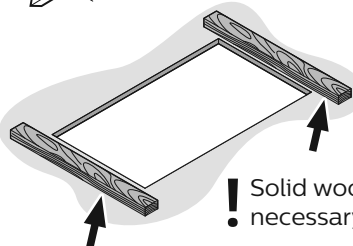

2x 0.75-1.5mm²

Ø6-13mm

7

click

8

90°

9

PCV plaster ceiling version

	A (mm)	B (mm)
RC W60L60	570	570
RC W62L62	590	590
RC W30L120	1100	270

! Solid wood if necessary

Safety cable:

RC125Z SC
910930031518
- recommended for plaster ceiling mounting.

1a

1b

Don't re-use the screw that fix the corner brackets.