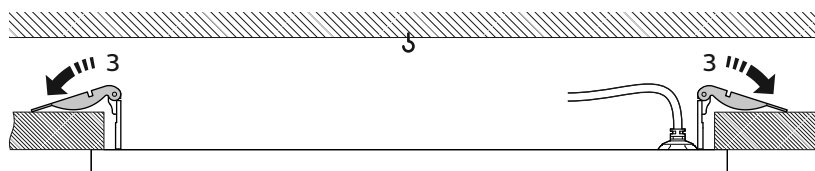

	A (mm)	B (mm)
RC W60L60	570	570
RC W62L62	590	590
RC W30L120	1100	270

! Solid wood if necessary

Safety cable:

RC125Z SC
910930031518
- recommended for plaster ceiling mounting.

1a

1b

Don't re-use the screw that fix the corner brackets.

2a

2b

Safety cable

3

Surface mounted

1a

	A	B	C	D
W60L60	612	612	332	576.5
W62L62	637	637	327	601.5
W30L120	1212	312	632.0	276.5

1b