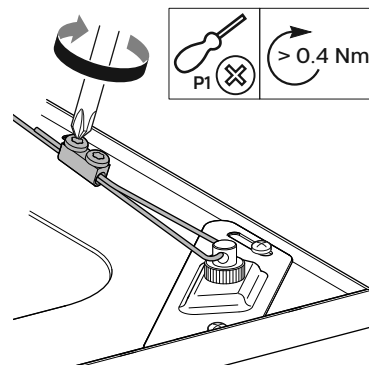

	A (mm)	B (mm)
RC W60L60	570	570
RC W62L62	590	590
RC W30L120	1100	270

! Solid wood if necessary

Safety cable:

RC125Z SC
910930031518
- recommended for plaster ceiling mounting.

1a

1b

Don't re-use the screw that fix the corner brackets.

2a

2b

Safety cable

3

Surface mounted

1a

	A	B	C	D
W60L60	612	612	332	576.5
W62L62	637	637	327	601.5
W30L120	1212	312	632.0	276.5

1b