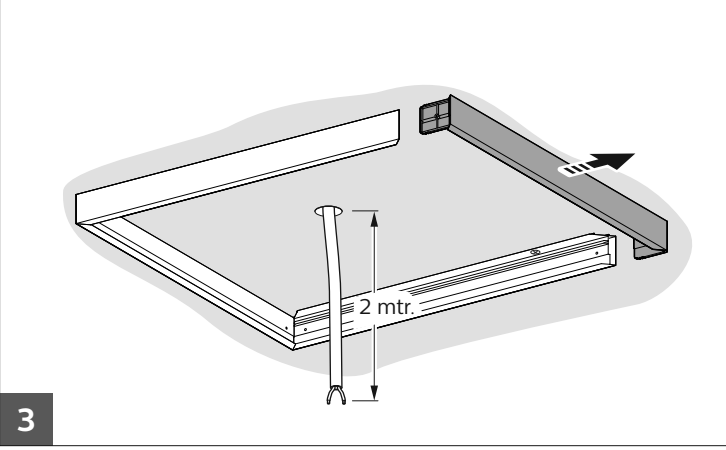

	A (mm)	B (mm)
RC W60L60	570	570
RC W62L62	590	590
RC W30L120	1100	270

! Solid wood if necessary

Safety cable:

RC125Z SC
910930031518
- recommended for plaster ceiling mounting.

1a

1b

Don't re-use the screw that fix the corner brackets.

2a

2b

Safety cable

3

Surface mounted

1a

	A	B	C	D
W60L60	612	612	332	576.5
W62L62	637	637	327	601.5
W30L120	1212	312	632.0	276.5

1b

2 Electrical connections. See relevant installation instruction.

3

4

5

The light source of this luminaire is not replaceable; when the light source reached its end of life the whole luminaire shall be replaced.