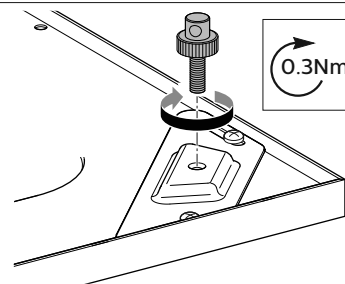

	A (mm)	B (mm)
RC W60L60	570	570
RC W62L62	590	590
RC W30L120	1100	270

! Solid wood if necessary

Safety cable:

RC125Z SC
910930031518
- recommended for plaster ceiling mounting.

1a

1b

Don't re-use the screw that fix the corner brackets.

2a

2b

Safety cable

3

Surface mounted

1a

	A	B	C	D
W60L60	612	612	332	576.5
W62L62	637	637	327	601.5
W30L120	1212	312	632.0	276.5

1b