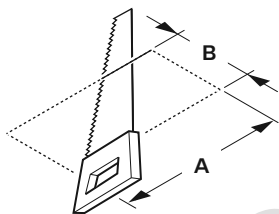

	A (mm)	B (mm)
RC W60L60	570	570
RC W62L62	590	590
RC W30L120	1100	270

! Solid wood if necessary

Safety cable:

RC125Z SC
910930031518
- recommended for plaster ceiling mounting.

1a

1b

Don't re-use the screw that fix the corner brackets.