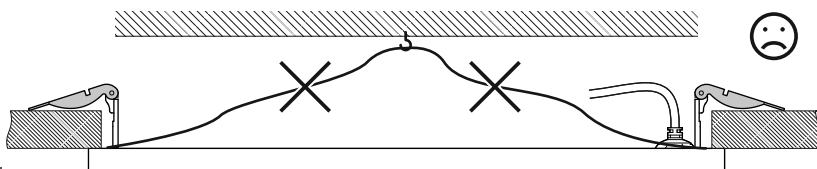

	A (mm)	B (mm)
RC W60L60	570	570
RC W62L62	590	590
RC W30L120	1100	270

! Solid wood if necessary

Safety cable:

RC125Z SC
910930031518
- recommended for plaster ceiling mounting.

1a

1b

Don't re-use the screw that fix the corner brackets.

2a

2b

Safety cable

3

Surface mounted

1a

	A	B	C	D
W60L60	612	612	332	576.5
W62L62	637	637	327	601.5
W30L120	1212	312	632.0	276.5

1b