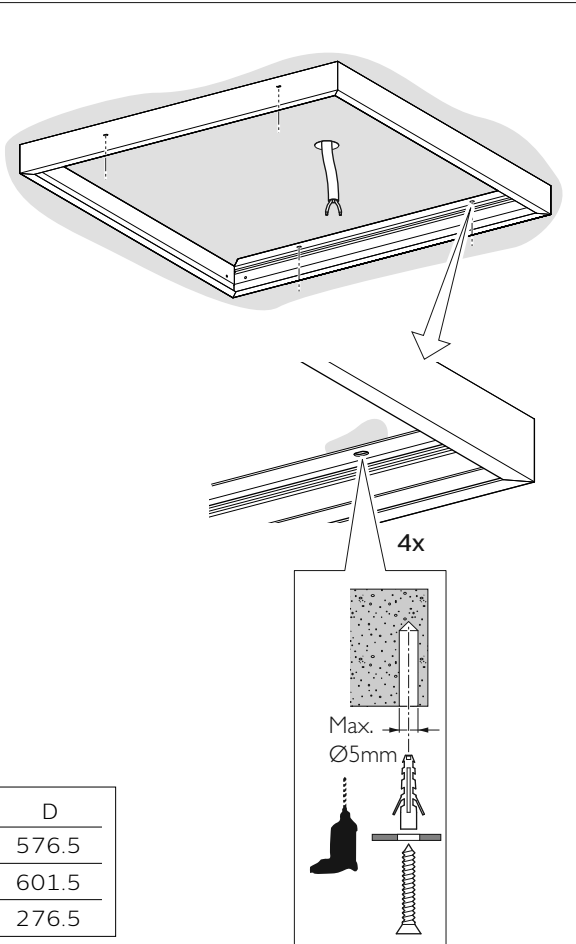

	A (mm)	B (mm)
RC W60L60	570	570
RC W62L62	590	590
RC W30L120	1100	270

! Solid wood if necessary

Safety cable:

RC125Z SC
910930031518
- recommended for plaster ceiling mounting.

1a

1b

Don't re-use the screw that fix the corner brackets.

2a

2b

Safety cable

3

Surface mounted

1a

	A	B	C	D
W60L60	612	612	332	576.5
W62L62	637	637	327	601.5
W30L120	1212	312	632.0	276.5

1b

2 Electrical connections. See relevant installation instruction.

3

4

5

The light source of this luminaire is not replaceable; when the light source reached its end of life the whole luminaire shall be replaced.