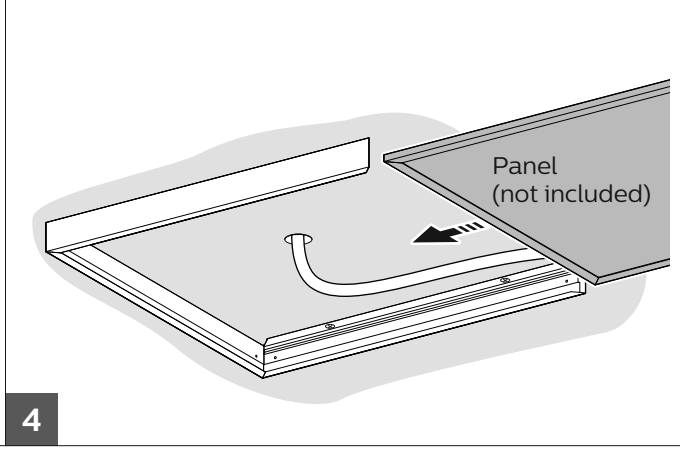

	A (mm)	B (mm)
RC W60L60	570	570
RC W62L62	590	590
RC W30L120	1100	270

! Solid wood if necessary

Safety cable:

RC125Z SC
910930031518
- recommended for plaster ceiling mounting.

1a

1b

Don't re-use the screw that fix the corner brackets.

2a

2b

Safety cable

3

Surface mounted

1a

	A	B	C	D
W60L60	612	612	332	576.5
W62L62	637	637	327	601.5
W30L120	1212	312	632.0	276.5

1b

2 Electrical connections. See relevant installation instruction.

3

4

5

The light source of this luminaire is not replaceable; when the light source reached its end of life the whole luminaire shall be replaced.