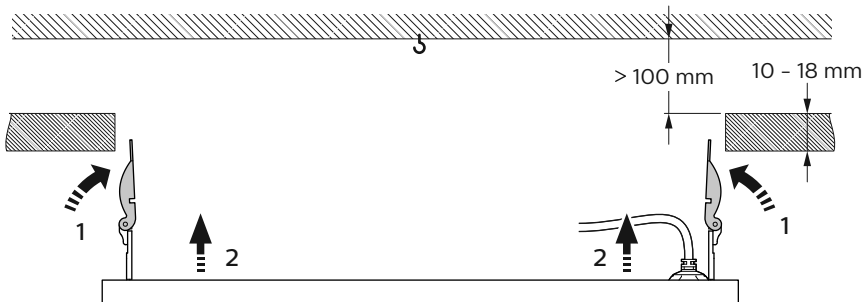

	A (mm)	B (mm)
RC W60L60	570	570
RC W62L62	590	590
RC W30L120	1100	270

! Solid wood if necessary

Safety cable:

RC125Z SC
910930031518
- recommended for plaster ceiling mounting.

1a

1b

Don't re-use the screw that fix the corner brackets.

2a

2b

Safety cable

3

Surface mounted

1a

	A	B	C	D
W60L60	612	612	332	576.5
W62L62	637	637	327	601.5
W30L120	1212	312	632.0	276.5

1b