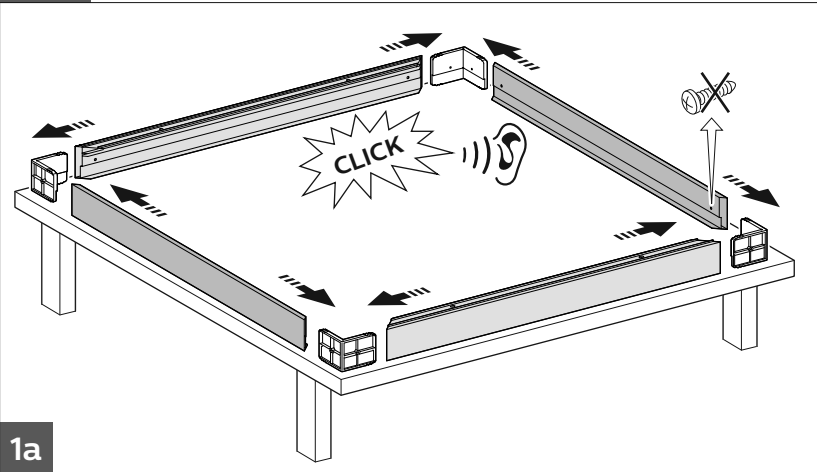

	A (mm)	B (mm)
RC W60L60	570	570
RC W62L62	590	590
RC W30L120	1100	270

! Solid wood if necessary

Safety cable:

RC125Z SC
910930031518
- recommended for plaster ceiling mounting.

1a

1b

Don't re-use the screw that fix the corner brackets.

2a

2b

Safety cable

3

Surface mounted

1a

	A	B	C	D
W60L60	612	612	332	576.5
W62L62	637	637	327	601.5
W30L120	1212	312	632.0	276.5

1b

2 Electrical connections. See relevant installation instruction.

3

4

5

The light source of this luminaire is not replaceable; when the light source reached its end of life the whole luminaire shall be replaced.