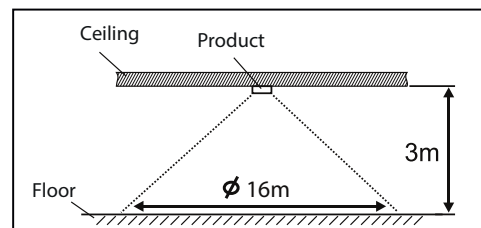

Emergency Fixtures DP-8011 LED

Construction

Housing: polycarbonate

Description

Battery info: 3.6V 2Ah Ni-Cd
 Charging time: 24 h, first charging time
 36 h
 Duration: 3 h
 Non-maintained

Package contains three exchangeable lenses – narrow beam, corridor and wide angle round.

NARROW BEAM: DP-8011LC

CORRIDOR: DP-8011LX

WIDE ANGLE ROUND: DP-8013LK

Code	Lamp	Protection level	Size mm (LxWxH)	Input voltage	Working temp.	Light source
EX-DP8011LC-NM	2,8W	IP20	130x130x45	220/240V 50/60Hz	0-40°C	LED 158Lm