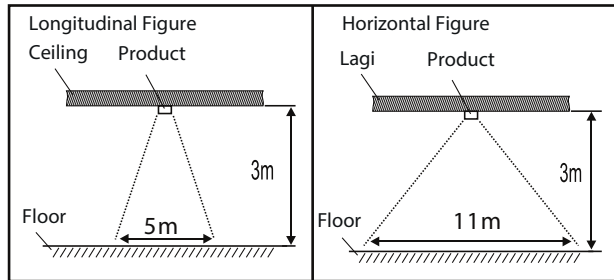

Emergency Fixtures DP-8011 LED

Construction

Housing: polycarbonate

Description

Battery info: 3.6V 2Ah Ni-Cd
 Charging time: 24 h, first charging time
 36 h
 Duration: 3 h
 Non-maintained

Package contains three exchangeable lenses – narrow beam, corridor and wide angle round.

NARROW BEAM: DP-8011LC

CORRIDOR: DP-8011LX

WIDE ANGLE ROUND: DP-8013LK

Code	Lamp	Protection level	Size mm (LxWxH)	Input voltage	Working temp.	Light source
EX-DP8011LC-NM	2,8W	IP20	130x130x45	220/240V 50/60Hz	0-40°C	LED 158Lm