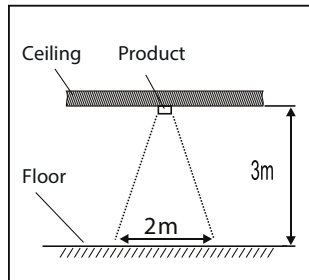

Emergency Fixtures DP-8011 LED

Construction

Housing: polycarbonate

Description

Battery info: 3.6V 2Ah Ni-Cd
 Charging time: 24 h, first charging time
 36 h
 Duration: 3 h
 Non-maintained

Package contains three exchangeable lenses – narrow beam, corridor and wide angle round.

NARROW BEAM: DP-8011LC

CORRIDOR: DP-8011LX

WIDE ANGLE ROUND: DP-8013LK

Code	Lamp	Protection level	Size mm (LxWxH)	Input voltage	Working temp.	Light source
EX-DP8011LC-NM	2,8W	IP20	130x130x45	220/240V 50/60Hz	0-40°C	LED 158Lm