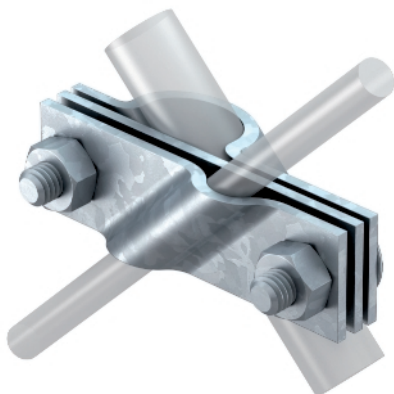

Connection clamp for earth rod, universal

- Suitable for attaching round conductors Rd 8-10 or flat conductors to FL 40
- With separator plate
- Installed with 2 hexagonal bolts M10 x 30 and 2 hexagonal nuts M10

Type	Dimension A mm	For earth rods Ø mm	Fit mm	Pack. pcs	Weight kg/100 pcs.	Item No.
2760 20 FT	101	20	Rd 8-10/FL40	5	32,400	5001641
2760 B-20 FT	101	20	Rd 8-10/FL40	20	32,400	5001749
2760 25 FT	110	25	Rd 8-10/FL40	5	38,400	5001668

St Steel

FT Hot-dip galvanised

Dimensions