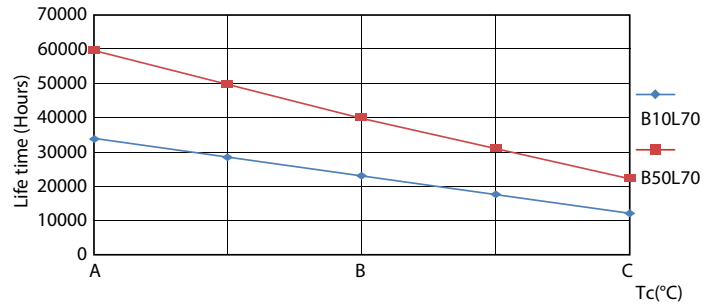

LEDtube_60K_LifetimeVsTc