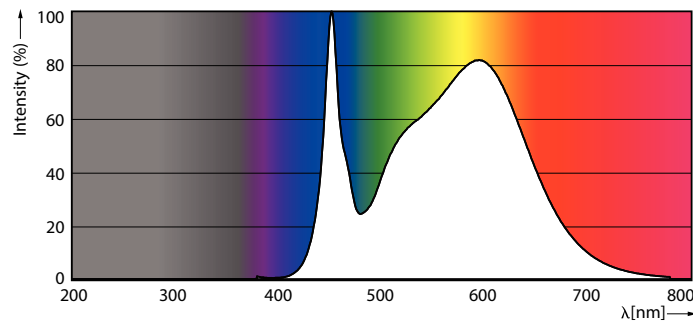

Photometric data

LEDtube MAS 23W G13 3700lm 840

LEDtube MAS 23W G13 3700lm 840