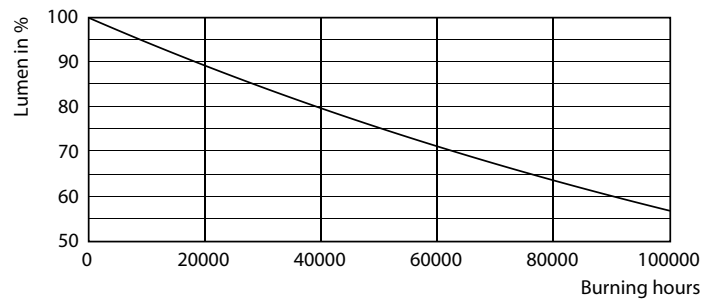

LEDtube_60K