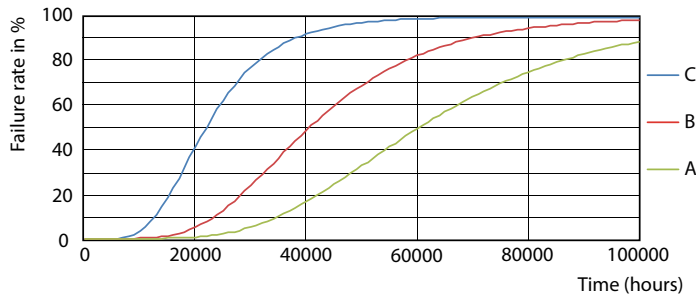

Master Value LEDtube T8

Photometric data

Lifetime