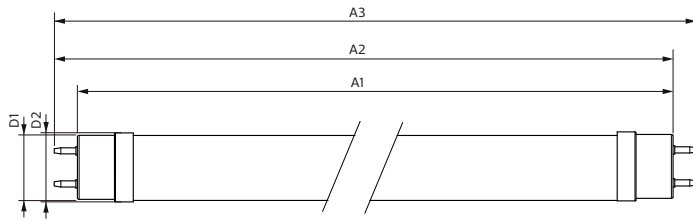

Product data

General Information		Power (Nom)	
Cap-Base	G13 [Medium Bi-Pin Fluorescent]		23 W
EU RoHS compliant	Yes	Lamp Current (Max)	108 mA
Nominal Lifetime (Nom)	60000 h	Lamp Current (Min)	99 mA
Switching Cycle	200000X	Starting Time (Nom)	0.5 s
Flux measurement reference	Sphere	Warm Up Time to 60% Light (Nom)	0.5 s
		Power Factor (Nom)	0.9
		Voltage (Nom)	220-240 V
Light Technical		Temperature	
Color Code	840 [CCT of 4000K]	T-Ambient (Max)	45 °C
Beam Angle (Nom)	190 °	T-Ambient (Min)	-20 °C
Luminous Flux (Nom)	3700 lm	T-Storage (Max)	65 °C
Color Designation	Cool White (CW)	T-Storage (Min)	-40 °C
Correlated Color Temperature (Nom)	4000 K	T-Case Maximum (Nom)	65 °C
Luminous Efficacy (rated) (Nom)	160.00 lm/W		
Color Consistency	<6	Controls and Dimming	
Color Rendering Index (Nom)	80	Dimmable	No
LLMF At End Of Nominal Lifetime (Nom)	70 %		
Operating and Electrical		Mechanical and Housing	
Input Frequency	50 to 60 Hz	Bulb Finish	Frosted

Master Value LEDtube T8

Bulb Material	Glass
Product Length	1500 mm
Bulb Shape	Tube, double-ended
Approval and Application	
Energy Efficiency Class	C
Energy Saving Product	Yes
Approval Marks	RoHS compliance TUV CE marking KEMA Keur certificate
Energy Consumption kWh/1000 h	23 kWh
EPREL Registration Number	403668

Product Data

Full product code	871951431688100
Order product name	MASTER LEDtube VLE 1500mm UO 23W 840 T8
EAN/UPC - Product	8719514316881
Order code	929002998002
Numerator - Quantity Per Pack	1
Numerator - Packs per outer box	10
Material Nr. (12NC)	929002998002
Net Weight (Piece)	0.270 kg

Dimensional drawing

Product	D1	D2	A1	A2	A3
MASTER LEDtube VLE 1500mm UO 23W 840 T8	25.8 mm	28 mm	1498.8 mm	1505.9 mm	1513 mm

TLED T8 220-240V 23-58W 3700lm 4000K

Photometric data

LEDtube MAS 23W G13 3700lm 840