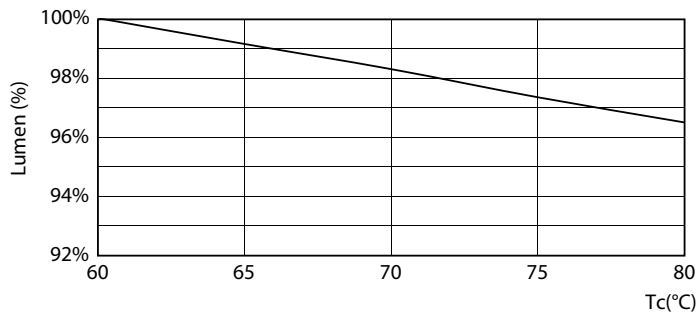

LEDtube_60K_FailureRate

LEDtube MAS 23W 60K LumenVsTc