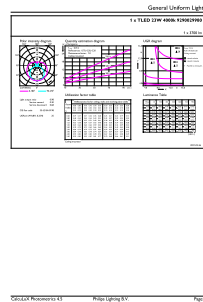

Master Value LEDtube T8

Bulb Material	Glass
Product Length	1500 mm
Bulb Shape	Tube, double-ended
Approval and Application	
Energy Efficiency Class	C
Energy Saving Product	Yes
Approval Marks	RoHS compliance TUV CE marking KEMA Keur certificate
Energy Consumption kWh/1000 h	23 kWh
EPREL Registration Number	403668

Product Data

Full product code	871951431688100
Order product name	MASTER LEDtube VLE 1500mm UO 23W 840 T8
EAN/UPC - Product	8719514316881
Order code	929002998002
Numerator - Quantity Per Pack	1
Numerator - Packs per outer box	10
Material Nr. (12NC)	929002998002
Net Weight (Piece)	0.270 kg

Dimensional drawing

Product	D1	D2	A1	A2	A3
MASTER LEDtube VLE 1500mm UO 23W 840 T8	25.8 mm	28 mm	1498.8 mm	1505.9 mm	1513 mm

TLED T8 220-240V 23-58W 3700lm 4000K

Photometric data

LEDtube MAS 23W G13 3700lm 840