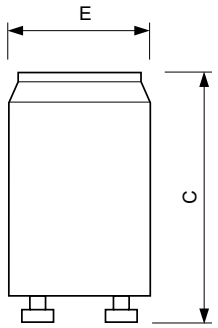

Mechanical and Housing	
Housing Color	White

Cap-Base Information	2 Pins
----------------------	--------

Product Data	
Full product code	871150069769133
Order product name	S10 4-65W SIN 220-240V WH EUR/12X25CT
EAN/UPC - Product	8711500697691
Order code	928392220230
Numerator - Quantity Per Pack	1
Numerator - Packs per outer box	300
Material Nr. (12NC)	928392220230
Net Weight (Piece)	7.000 g

### Dimensional drawing

S10 4-65W SIN 220-240V WH EUR

Product	C	E
S10 4-65W SIN 220-240V WH EUR/12X25CT	40.3 mm	21.5 mm